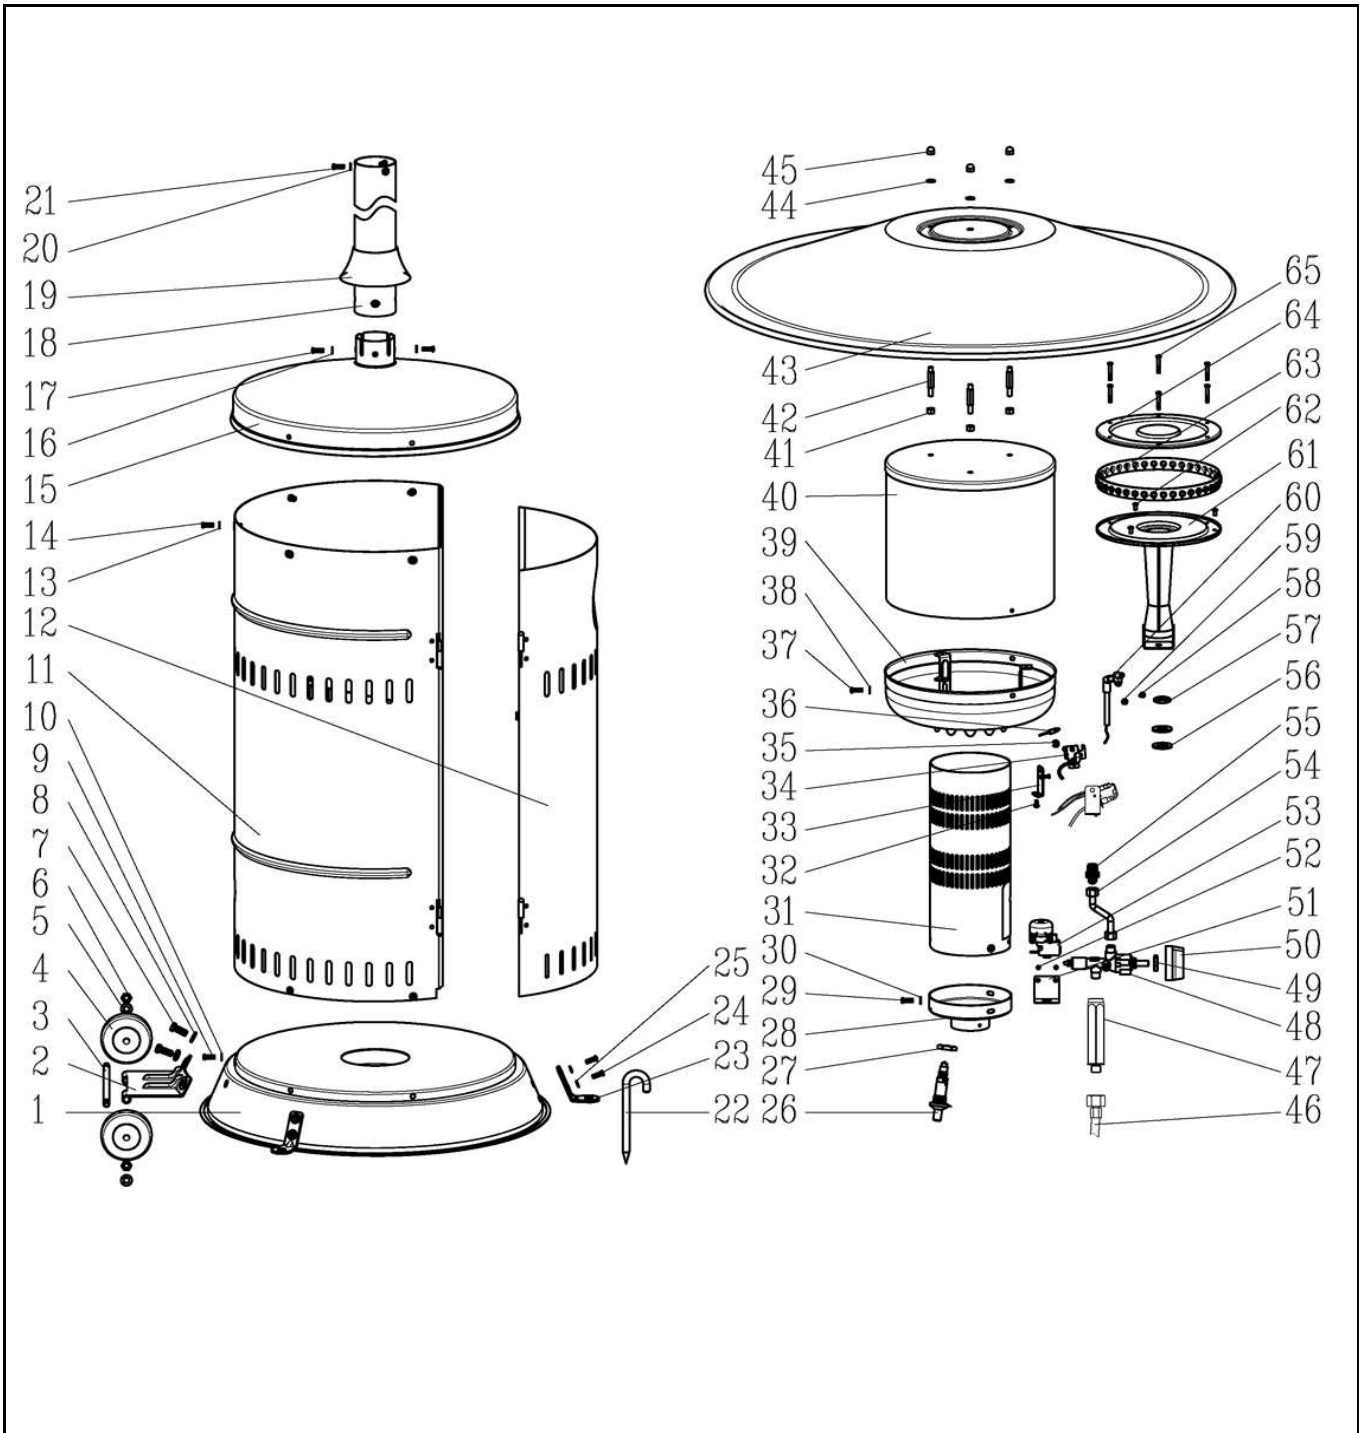

Drawing

Hendi B.V.
Steenoven 21
3911 TX Rhenen
The Netherlands

Batch #
0000000

Appliance part#
272602

Description
Patio Heater

Date	Revision #	Revision version
18-01-2016		
Revision	First bill of materials (BOM)