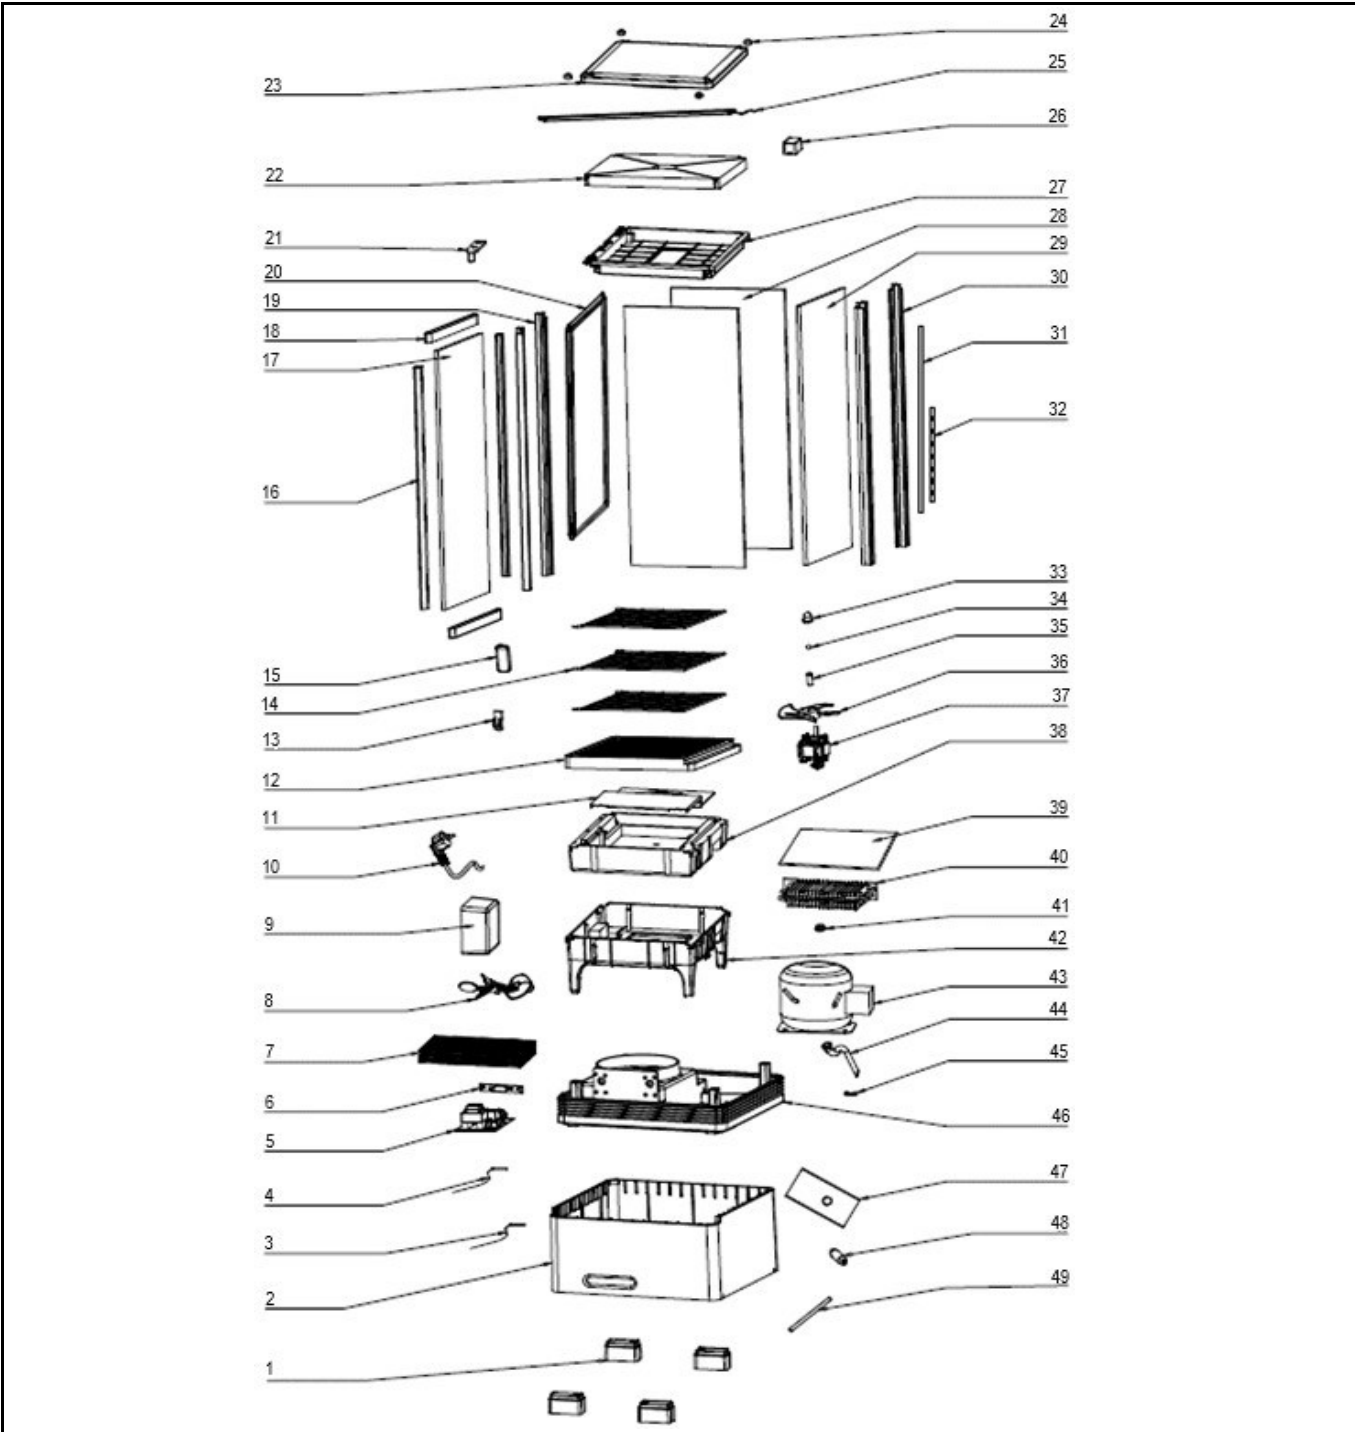

Drawing

Tools for Chefs

Hendi B.V.
Steenoven 21
3911 TX Rhenen
The Netherlands

Batch #	Appliance part#
HK037421 and up	233665

Description
Refrigerated display cabinet 98L White

Date	10-12-2021	Revision #	1.1
Revision	New shelf holder. Added switch and new LED light.