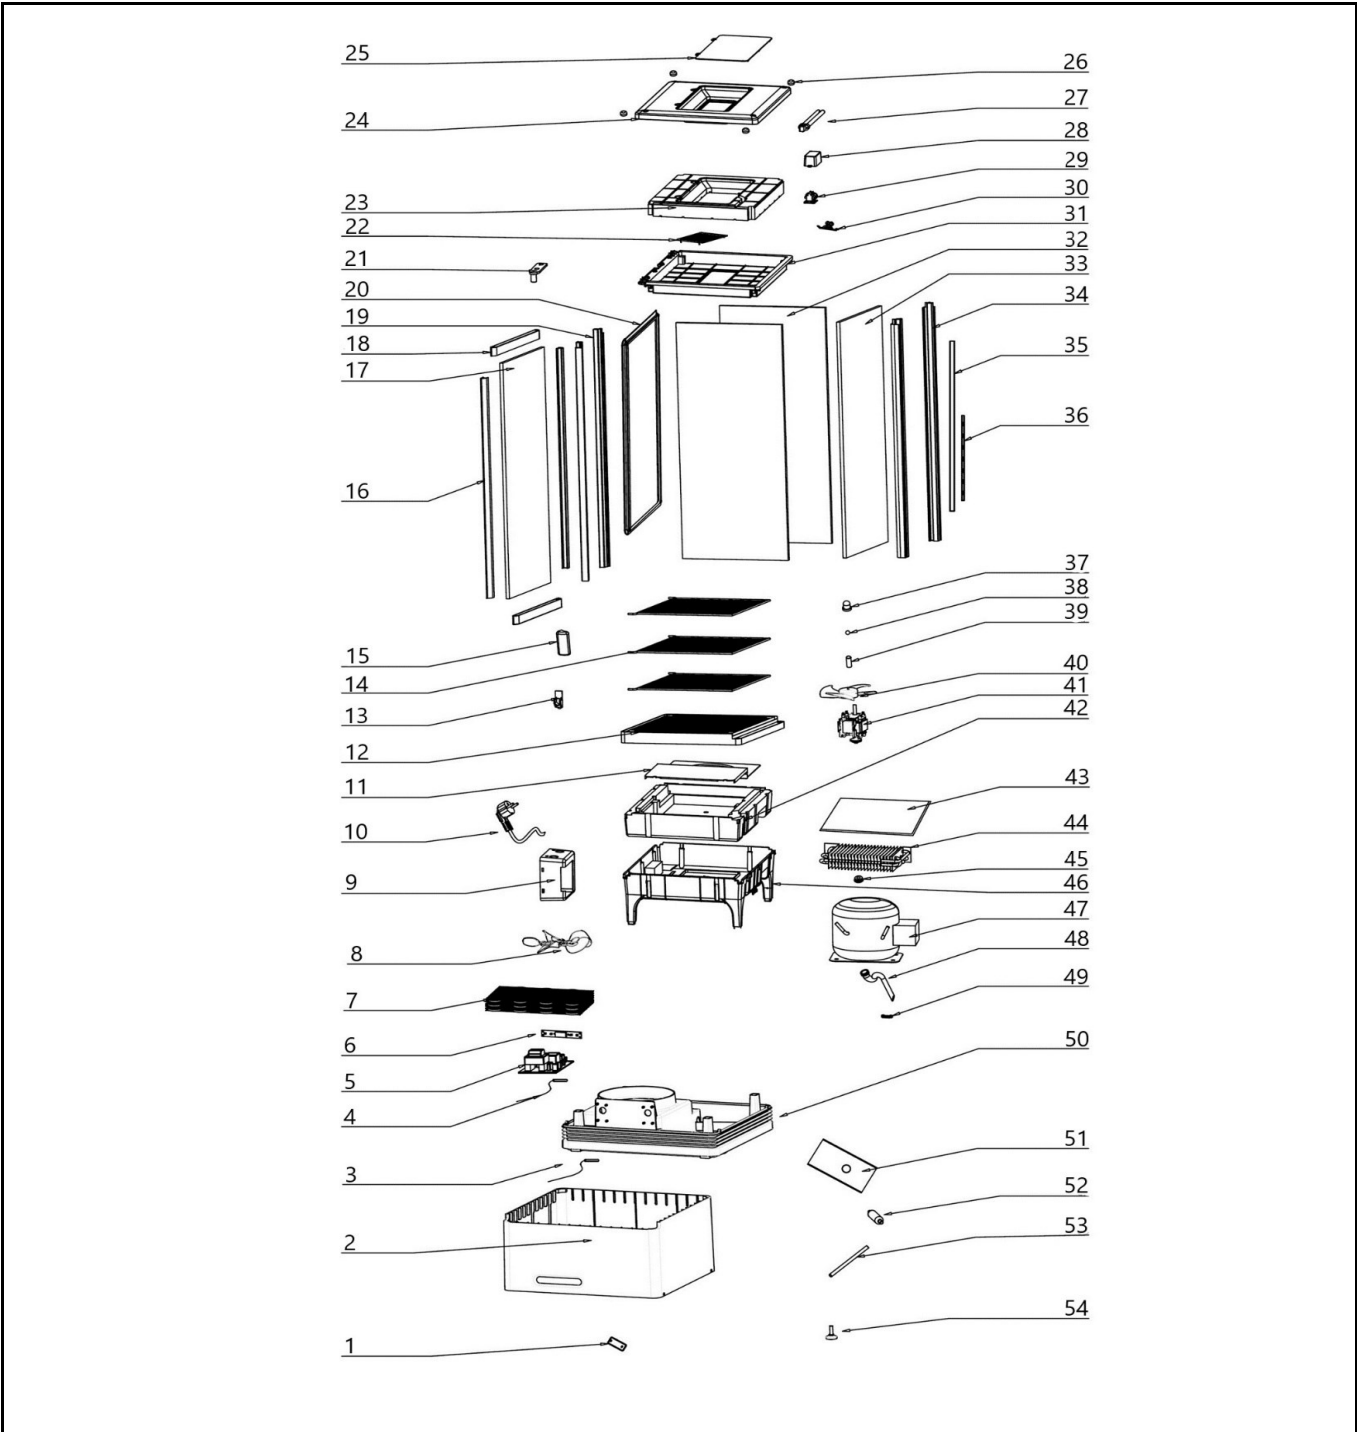

Drawing

Tools for Chefs

Hendi B.V.
Steenoven 21
3911 TX Rhenen
The Netherlands

Batch #

170581 until
HK022221

Appliance part#

233665

Description

Refrigerated display cabinet 98L White

Date	10-12-2021	Revision #	1.0
Revision	First Bill of Materials (BOM)