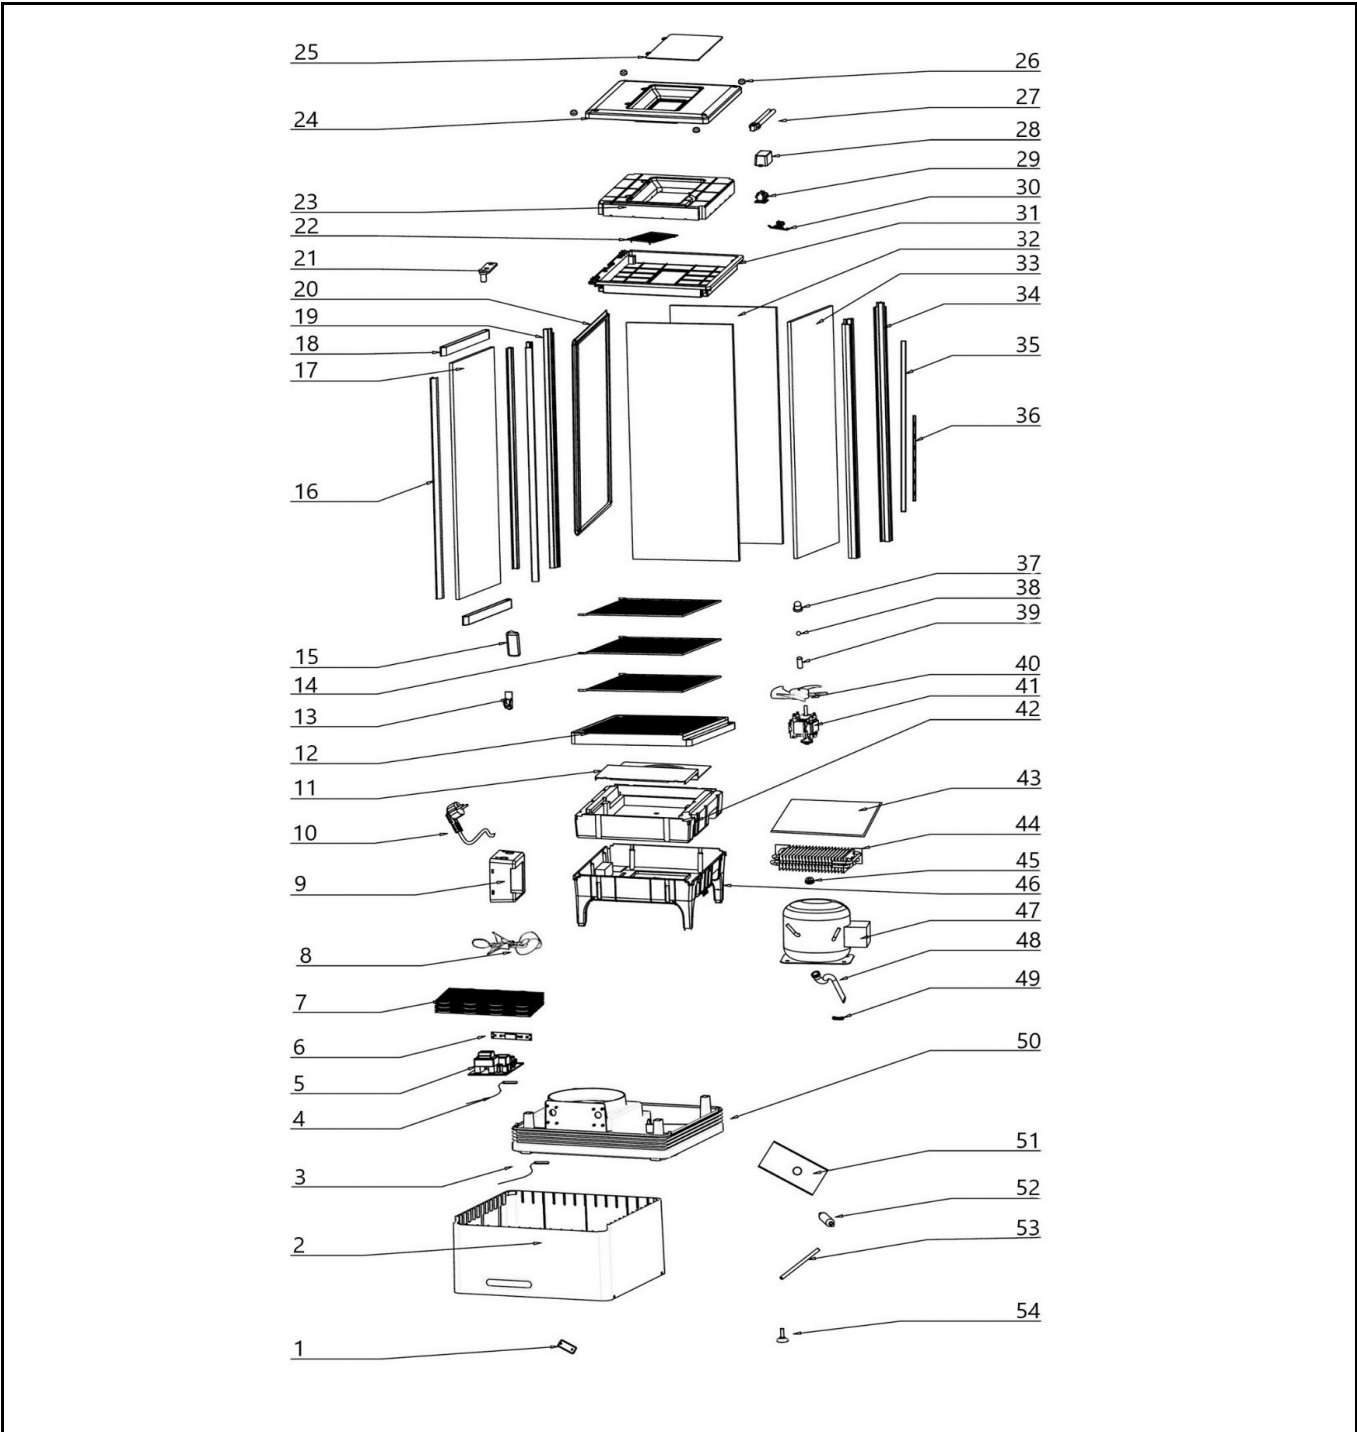

Drawing

Hendi B.V.
Steenoven 21
3911 TX Rhenen
The Netherlands

Batch #
170581 until
HK022221

Appliance part#
233610

Description
Refrigerated display cabinet 58L White

Date	09-12-2021	Revision #	1.0
Revision	First Bill of Materials (BOM)