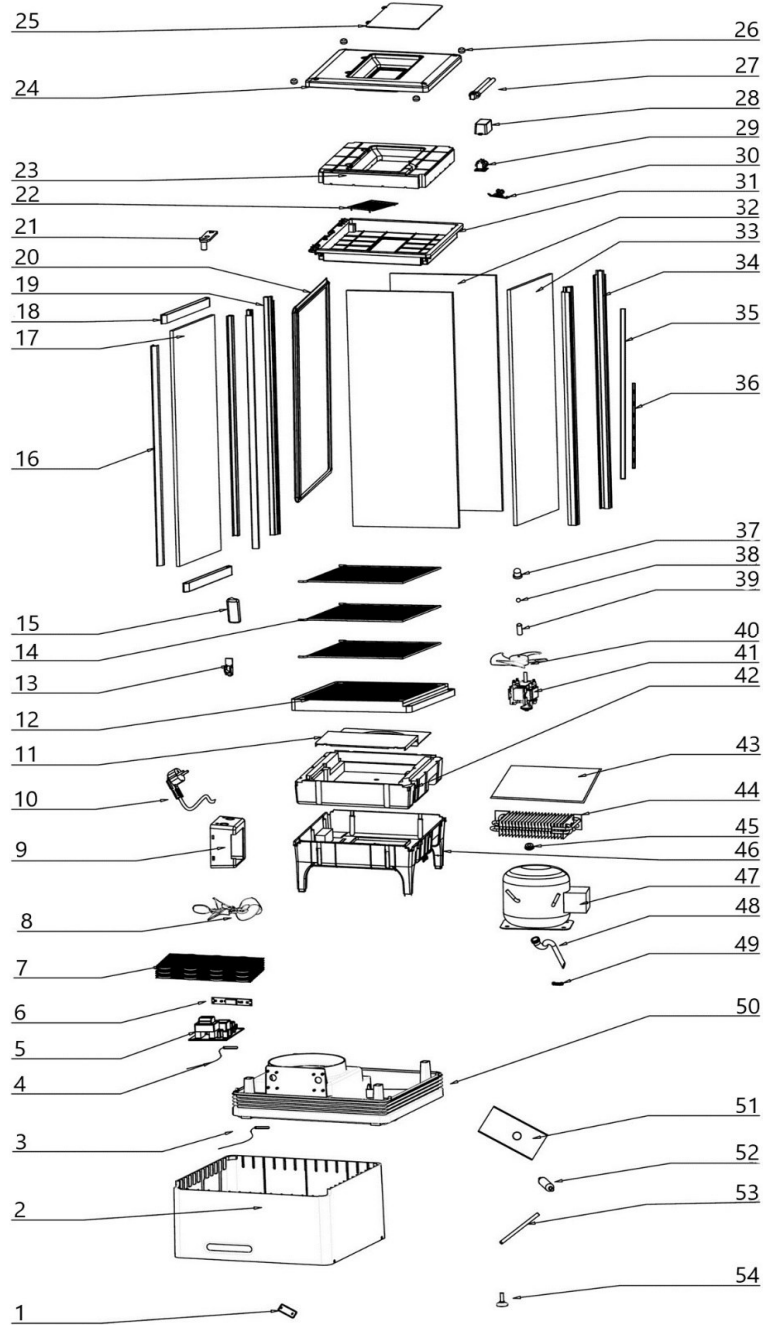

Refrigerated display cabinet 98L Black

Date 09-12-2021

Revision #

1.0

Revision First Bill of Materials (BOM)

Bill of materials (BOM)

 <b style="font-size: 24px; margin-left: 10px;">HENDI Tools for Chefs Hendi B.V. Steenoven 21 3911 TX Rhenen The Netherlands	Batch #	Appliance part#
	170581 until HK022221	233269
	Description	
Refrigerated display cabinet 98L Black		

Date	09-12-2021	Revision #	1.0
Revision	First Bill of Materials (BOM)		

Item	Description	Part#	Quantity	Remark	Picture
1	Feet	n/a	2		
2	Housing	n/a	1		
3	Probe (defrost)	948705	1		
4	Probe (temperature)	948712	1		
5	Main PCB	948729	1		
6	Display PCB	948736	1		
7	Condensor	n/a	1		
8	Condensor fanblade	n/a	1		
9	Main PCB housing	n/a	1		
10	Power cord	948743	1		
11	Evaporator bracket	n/a	1		
12	Ventilation tray	n/a	1		
13	Shelf holder	948774	8		
14	Shelf	948781	4		
15	Door handle	nss	1		
16	Door frame (left/right)	nss	2		
17	Door glass	nss	1		
18	Door frame (top/bottom)	nss	2		
15~18	Door complete	949030	1		
19	Conrner pole (front)	n/a	2		
20	Door gasket	949054	1		
21	Door hinge (top)	n/a	1		
22	Inner housing panel (top)	n/a	1		
23	Housing insulation (top)	n/a	1		
24	Housing panel (top)	n/a	1		
25	Housing cover (top)	n/a	1		
26	Screw cover	n/a	4		
27A	Lamp	948798	1	(until Batch HK014320)	
27B	LED light	960810	1	(Batch HK033620 and up)	
28	Ballast	948804	1		
29	Lamp fitting	n/a	1		
30	Lamp bracket	n/a	1		
31	Defuser	n/a	1		
32	Glass panel (side)	949061	1		
33	Glass panel (back)	949078	1		
34	Corner pole (back)	n/a	2		
37	Door hinge bushing	n/a	1		
38	Steel ball for door hinge	n/a	1		
39	Pin for door hinge	n/a	1		
40	Evaporator fanblade	n/a	1		
41	Fan motor	948811	1		
42	Evaporator insulation	n/a	1		
43	Evaporator cover	n/a	1		
44	Evaporator	n/a	1		
45	Fan mount ring	n/a	1		
46	Evaporator bracket	n/a	1		
47	Compressor	948828	1	(HVM86AA R600a)	
48	Drain pipe	n/a	1		
50	Housing base	n/a	1		
51	Fan motor bracket	n/a	1		
52	Dryer filter	n/a	1		
53	Coolant tube	n/a	1		
54	Feet (adjustable)	948835	2		